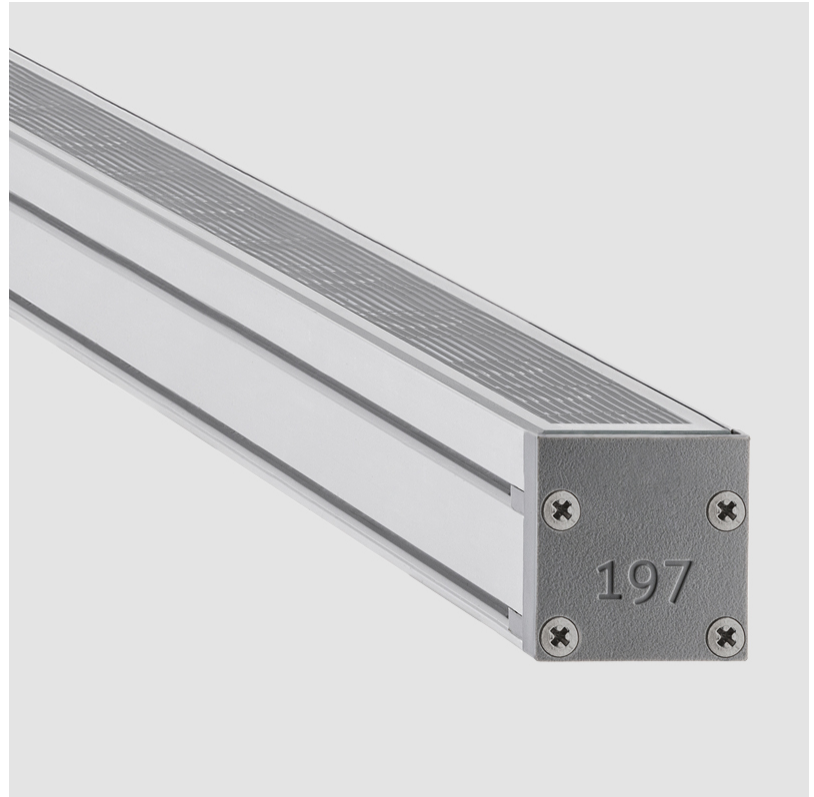

SLASH 30 RECESSED

E12I0053-

base number   Color   Lens
Temperature   Options

1. To build a product code in our configurator select the specify button on the base model # product page
2. To build a manual product code on this datasheet choose from the options listed below in blue font and add the suffix to the base model #

GENERAL

Series: Slash 30
Brand: Unonovesette
Division: Exterior
Mounting Type: Recessed
Mounting Location: In-Ground
Subcategory: Wallwash

PHYSICAL

Shape: Rectangle
Length (mm): 853
Length (in): 33 3/16
Width (mm): 30
Width (in): 1 3/16
Height (mm): 53.5
Height (in): 2 1/8
Light Distribution: Adjustable / Direct
Diffuser: Extra clear tempered 6mm
Fixture Finish: ANA
Fixture Material: Extruded Aluminum
Cable Details: IP68 30cm Cable with Easy Lock system

ELECTRICAL

Lamp Type: LED
Input Wattage (W): 48
Total Output Wattage (W): 37.5
Dimming: Non-Dimmable
Driver Included: No
Driver Location: Remote
Driver Type: Constant Voltage - Universal
Driver Class: Class 2
Input Voltage (V): 120 - 277
Output Voltage (V): 24
Upon Request: Phase Dimming (120Vac only) / 0-10V Dimming

LED

Color Temperature (°K): 2200 / 2700 / 3000 / 4000
Max. Delivered Lumen (lm): 3420 (3000K)
CRI: >90 CRI
Lamp Life (hrs): 100000

OPTICAL

Optic°: 12 / 21 / 31 / 46 / 13x36
Adjustability: Tilt ±20°

RATINGS AND CERTIFICATIONS

Certified By: Certified for North American Standards
IP rating: IP67
IK Rating: IK06