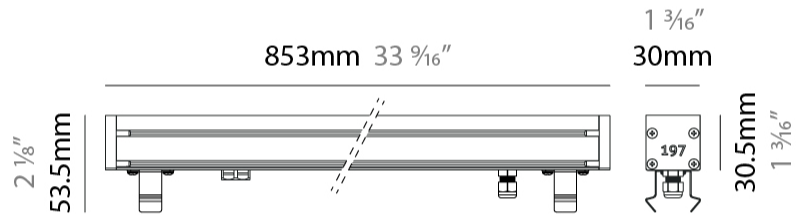

SLASH 30 RECESSED

E12I0052- -

base number   Color   Lens
Temperature   Options

1. To build a product code in our configurator select the specify button on the base model # product page
2. To build a manual product code on this datasheet choose from the options listed below in blue font and add the suffix to the base model #

GENERAL

Series: Slash 30
Brand: Unonovesette
Division: Exterior
Mounting Type: Recessed
Mounting Location: In-Ground
Subcategory: Wallwash

PHYSICAL

Shape: Rectangle
Length (mm): 853
Length (in): 33 3/16
Width (mm): 30
Width (in): 1 3/16
Height (mm): 53.5
Height (in): 2 1/8
Light Distribution: Adjustable / Direct
Diffuser: Extra clear tempered 6mm
Fixture Finish: ANA
Fixture Material: Extruded Aluminum
Cable Details: IP68 30cm Cable with Easy Lock system

ELECTRICAL

Lamp Type: LED
Input Wattage (W): 22.92
Total Output Wattage (W): 17.91
Dimming: Non-Dimmable
Driver Included: No
Driver Location: Remote
Driver Type: Constant Voltage - Universal
Driver Class: Class 2
Input Voltage (V): 120 - 277
Output Voltage (V): 24
Upon Request: Phase Dimming (120Vac only) / 0-10V Dimming

LED

Color Temperature (°K): 2200 / 2700 / 3000 / 4000
Max. Delivered Lumen (lm): 1890 (3000K)
CRI: >90 CRI
Lamp Life (hrs): 100000

OPTICAL

Optic°: 12 / 21 / 31 / 46 / 13x36
Adjustability: Tilt ±20°

RATINGS AND CERTIFICATIONS

Certified By: Certified for North American Standards
IP rating: IP67
IK Rating: IK06