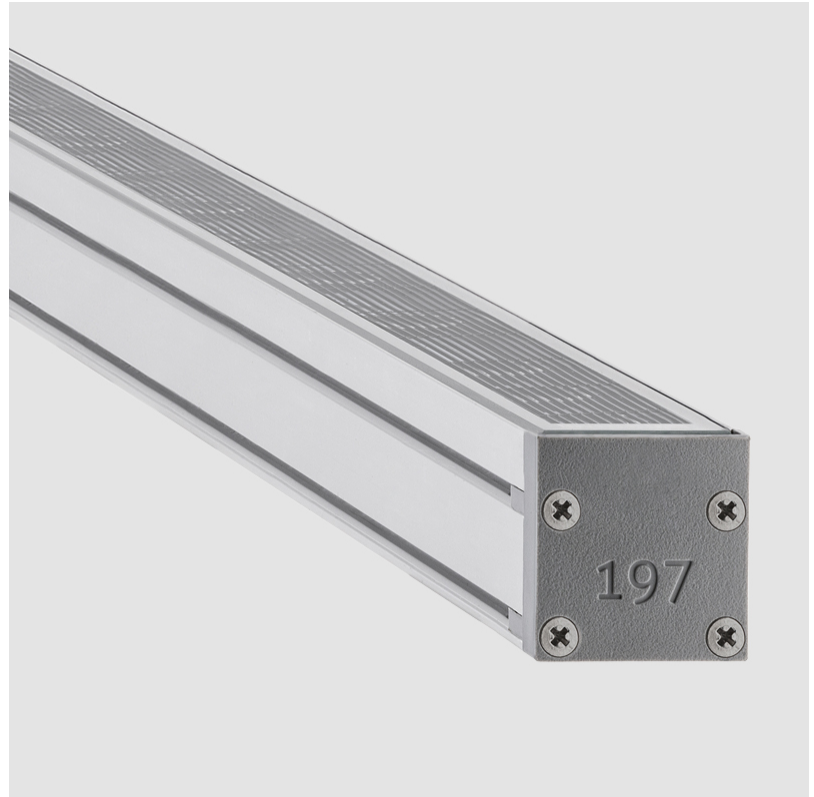

SLASH 30 RECESSED

E12I0061- -

base number   Color   Lens
Temperature   Options

1. To build a product code in our configurator select the specify button on the base model # product page
2. To build a manual product code on this datasheet choose from the options listed below in blue font and add the suffix to the base model #

GENERAL

Series: Slash 30
Brand: Unonovesette
Division: Exterior
Mounting Type: Recessed
Mounting Location: In-Ground
Subcategory: Wallwash

PHYSICAL

Shape: Rectangle
Length (mm): 853
Length (in): 33 ³/₁₆
Width (mm): 30
Width (in): 1 ³/₁₆
Height (mm): 53.5
Height (in): 2 ¹/₈
Light Distribution: Adjustable / Direct
Diffuser: Extra clear tempered 6mm
Fixture Finish: ANA
Fixture Material: Extruded Aluminum
Cable Details: IP68 30cm Cable with Easy Lock system

ELECTRICAL

Lamp Type: LED
Input Wattage (W): 25.43
Total Output Wattage (W): 19.87
Dimming: Non-Dimmable
Driver Included: No
Driver Location: Remote
Driver Type: Constant Voltage - Universal
Driver Class: Class 2
Input Voltage (V): 120 - 277
Output Voltage (V): 24
Upon Request: Phase Dimming (120Vac only) / 0-10V Dimming

LED

Color Temperature (°K): 2200 / 2700 / 3000 / 4000
Max. Delivered Lumen (lm): 1170 (3000K)
CRI: >90 CRI
Lamp Life (hrs): 100000

OPTICAL

Optic°: 12 / 21 / 31 / 46 / 13x36
Adjustability: Tilt ±20°

RATINGS AND CERTIFICATIONS

Certified By: Certified for North American Standards
IP rating: IP67
IK Rating: IK06