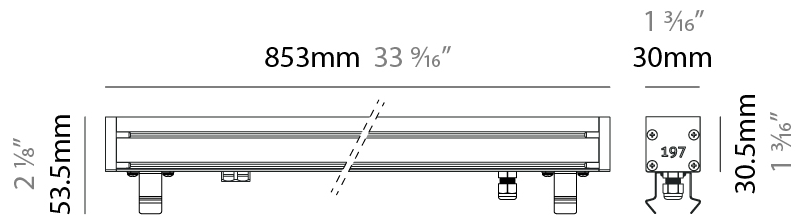

SLASH 30 RECESSED

E12I0061- -

base number   Color   Lens
Temperature   Options

1. To build a product code in our configurator select the specify button on the base model # product page
2. To build a manual product code on this datasheet choose from the options listed below in blue font and add the suffix to the base model #

GENERAL

Series: Slash 30
Brand: Unonovesette
Division: Exterior
Mounting Type: Recessed
Mounting Location: In-Ground
Subcategory: Wallwash

PHYSICAL

Shape: Rectangle
Length (mm): 853
Length (in): 33 ³/₁₆
Width (mm): 30
Width (in): 1 ³/₁₆
Height (mm): 53.5
Height (in): 2 ¹/₈
Light Distribution: Adjustable / Direct
Diffuser: Extra clear tempered 6mm
Fixture Finish: ANA
Fixture Material: Extruded Aluminum
Cable Details: IP68 30cm Cable with Easy Lock system

ELECTRICAL

Lamp Type: LED
Input Wattage (W): 25.43
Total Output Wattage (W): 19.87
Dimming: Non-Dimmable
Driver Included: No
Driver Location: Remote
Driver Type: Constant Voltage - Universal
Driver Class: Class 2
Input Voltage (V): 120 - 277
Output Voltage (V): 24
Upon Request: Phase Dimming (120Vac only) / 0-10V Dimming

LED

Color Temperature (°K): 2200 / 2700 / 3000 / 4000
Max. Delivered Lumen (lm): 1170 (3000K)
CRI: >90 CRI
Lamp Life (hrs): 100000

OPTICAL

Optic°: 12 / 21 / 31 / 46 / 13x36
Adjustability: Tilt ±20°

RATINGS AND CERTIFICATIONS

Certified By: Certified for North American Standards
IP rating: IP67
IK Rating: IK06